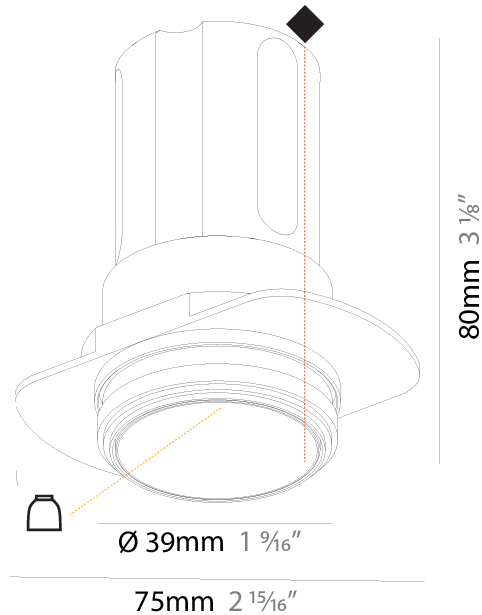

PROJECT	_____
TYPE	_____
SPECIFIER	_____
QUANTITY	_____
DATE	_____

INVADER DEEP TRIMLESS

A37922- : A37922-20-47

base number

1. To build a product code in our configurator select the specify button on the base model # product page
2. To build a manual product code on this datasheet choose from the options listed below in blue font and add the suffix to the base model #

GENERAL

Series: Invader Deep
Partner: Prolicht
Division: Architectural
Installation: Trimless
Product Type: Downlight
Mounting Location: Ceiling
Light Distribution: Downlight

PHYSICAL

Shape: Round
Diameter (mm): 39
Diameter (in): 1 9/16
Height (mm): 80
Height (in): 3 1/8
Ceiling Thickness (mm): 10 / 12 / 15
Ceiling Thickness (in): 3/8 or 1/2 or 9/16
Min. Recessing Depth (mm): 150
Min. Recessing Depth (in): 5 7/8

ELECTRICAL

Lamp Type: LED (Zhaga Standard)
Input Wattage (W): 7
Max. Wattage Per Lamp (W): 6.4
Dimming: Tri-Mode (Non-Dimming and Phase Dimming (120Vac only) and 0-10V Dimming)
Driver Included: No
Driver Location: Remote
Driver Type: Constant Current - 120 / 277Vac
Input Voltage (V): 120 - 277
Constant Current (MA): 250

LED

Number of LEDs: 1
Color Temperature (°K): 3000
Max. Delivered Lumen (lm): 690
CRI: >90 CRI
Lamp Life (hrs): 50000
Upon Request: RGB-W Tunable White Special Color Temperature

OPTICAL

Reflector°: 47

RATINGS AND CERTIFICATIONS

Certified By: Certified for North American Standards
IP rating: IP20