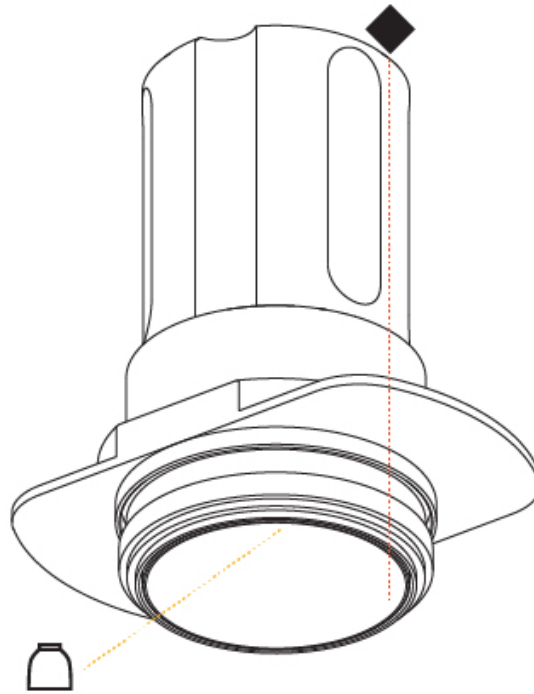

INVADER DEEP TRIMLESS

A37922- : A37922-20-47

PROJECT

TYPE

SPECIFIER

QUANTITY

DATE