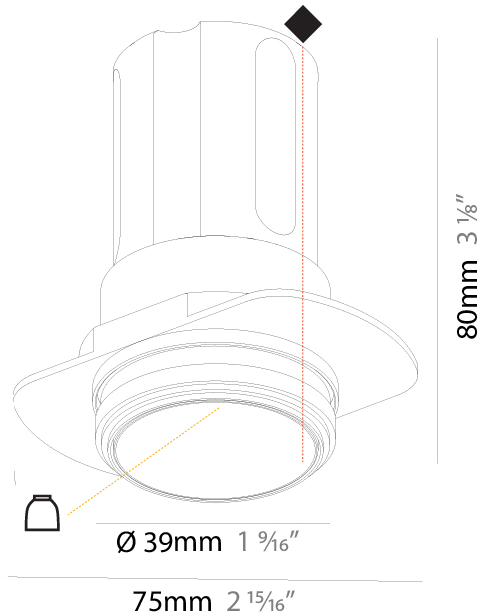

PHYSICAL

Aperture Sizes - Downlights: 1"
Shape: Round
Diameter (mm): 39
Diameter (in): 1 9/16
Height (mm): 80
Height (in): 3 1/8
Ceiling Thickness (mm): 10 / 12 / 15
Ceiling Thickness (in): 3/8 or 1/2 or 9/16
Min. Recessing Depth (mm): 150
Min. Recessing Depth (in): 5 7/8
Weight (kg): 0.143
Weight (lbs): 0.31
Fixture Finish: SSR / BKV / CWI / CRY / HAB / UFT / ITA / RUA / FTG / MYG / LOD / PUS / FRO / FUP / KIA / POP / BLS / SPG / MEY / GOH / CHC / COM / ABZ / JAG / OBR / MOS / ROR
Fixture Material: Aluminum
Cut-out Measurements: $\square$ 45mm / 1 3/4"
Upon Request: Unique Sizes Unique Ceiling Thickness

ELECTRICAL

Lamp Type: LED (Zhaga Standard)
Input Wattage (W): 7
Total Output Wattage (W): 6.4
Dimming: Tri-Mode (Non-Dimming and Phase Dimming (120Vac only) and 0-10V Dimming)
Driver Included: No
Driver Location: Remote
Driver Type: Constant Current - 120 / 277Vac
Input Voltage (V): 120 - 277
Constant Current (MA): 250

LED

Number of LEDs: 1
Color Temperature (°K): 2700 / 3000 / 3500 / 4000
Max. Delivered Lumen (lm): 660 / 690 / 725 / 740
CRI: >90 CRI
Lamp Life (hrs): 50000
Upon Request: RGB-W Tunable White Special Color Temperature

OPTICAL

Reflector°: 33 / 47 / 65
Upon Request: Special Beam Angles

RATINGS AND CERTIFICATIONS

Certified By: Certified for North American Standards
IP rating: IP20

150mm
5 7/8"

45mm
1 3/4"

10 | 12 1/2 | 15mm
3/8" | 1/2" | 9/16"